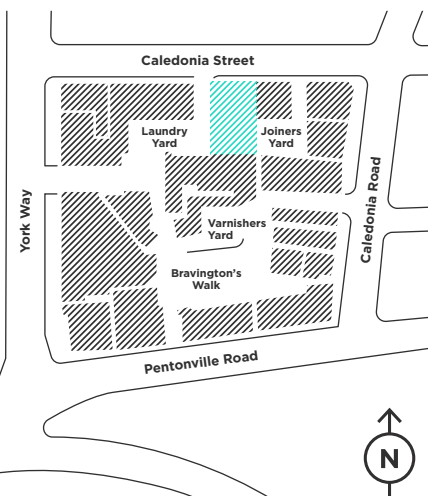

# THE ANNEX REGENT QUARTER

A premier multi-functional event and  
art exhibition space, located in  
Central London.

#### HIGHLIGHTS

- Size: c.4,120 sq ft
- Dedicated bar area: 1,300 sq ft
- Kitchen area with specialist extraction
- Access to a semi private courtyard
- Full air conditioning throughout
- Self-contained including private WCs
- Available as whole or as part