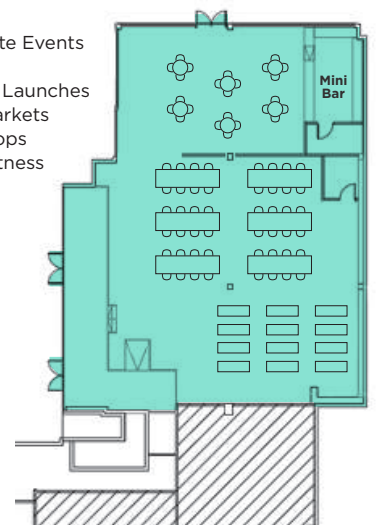

USAGE

- Corporate Events
- Pop Ups
- Product Launches
- Food Markets
- Workshops
- Yoga/Fitness Classes